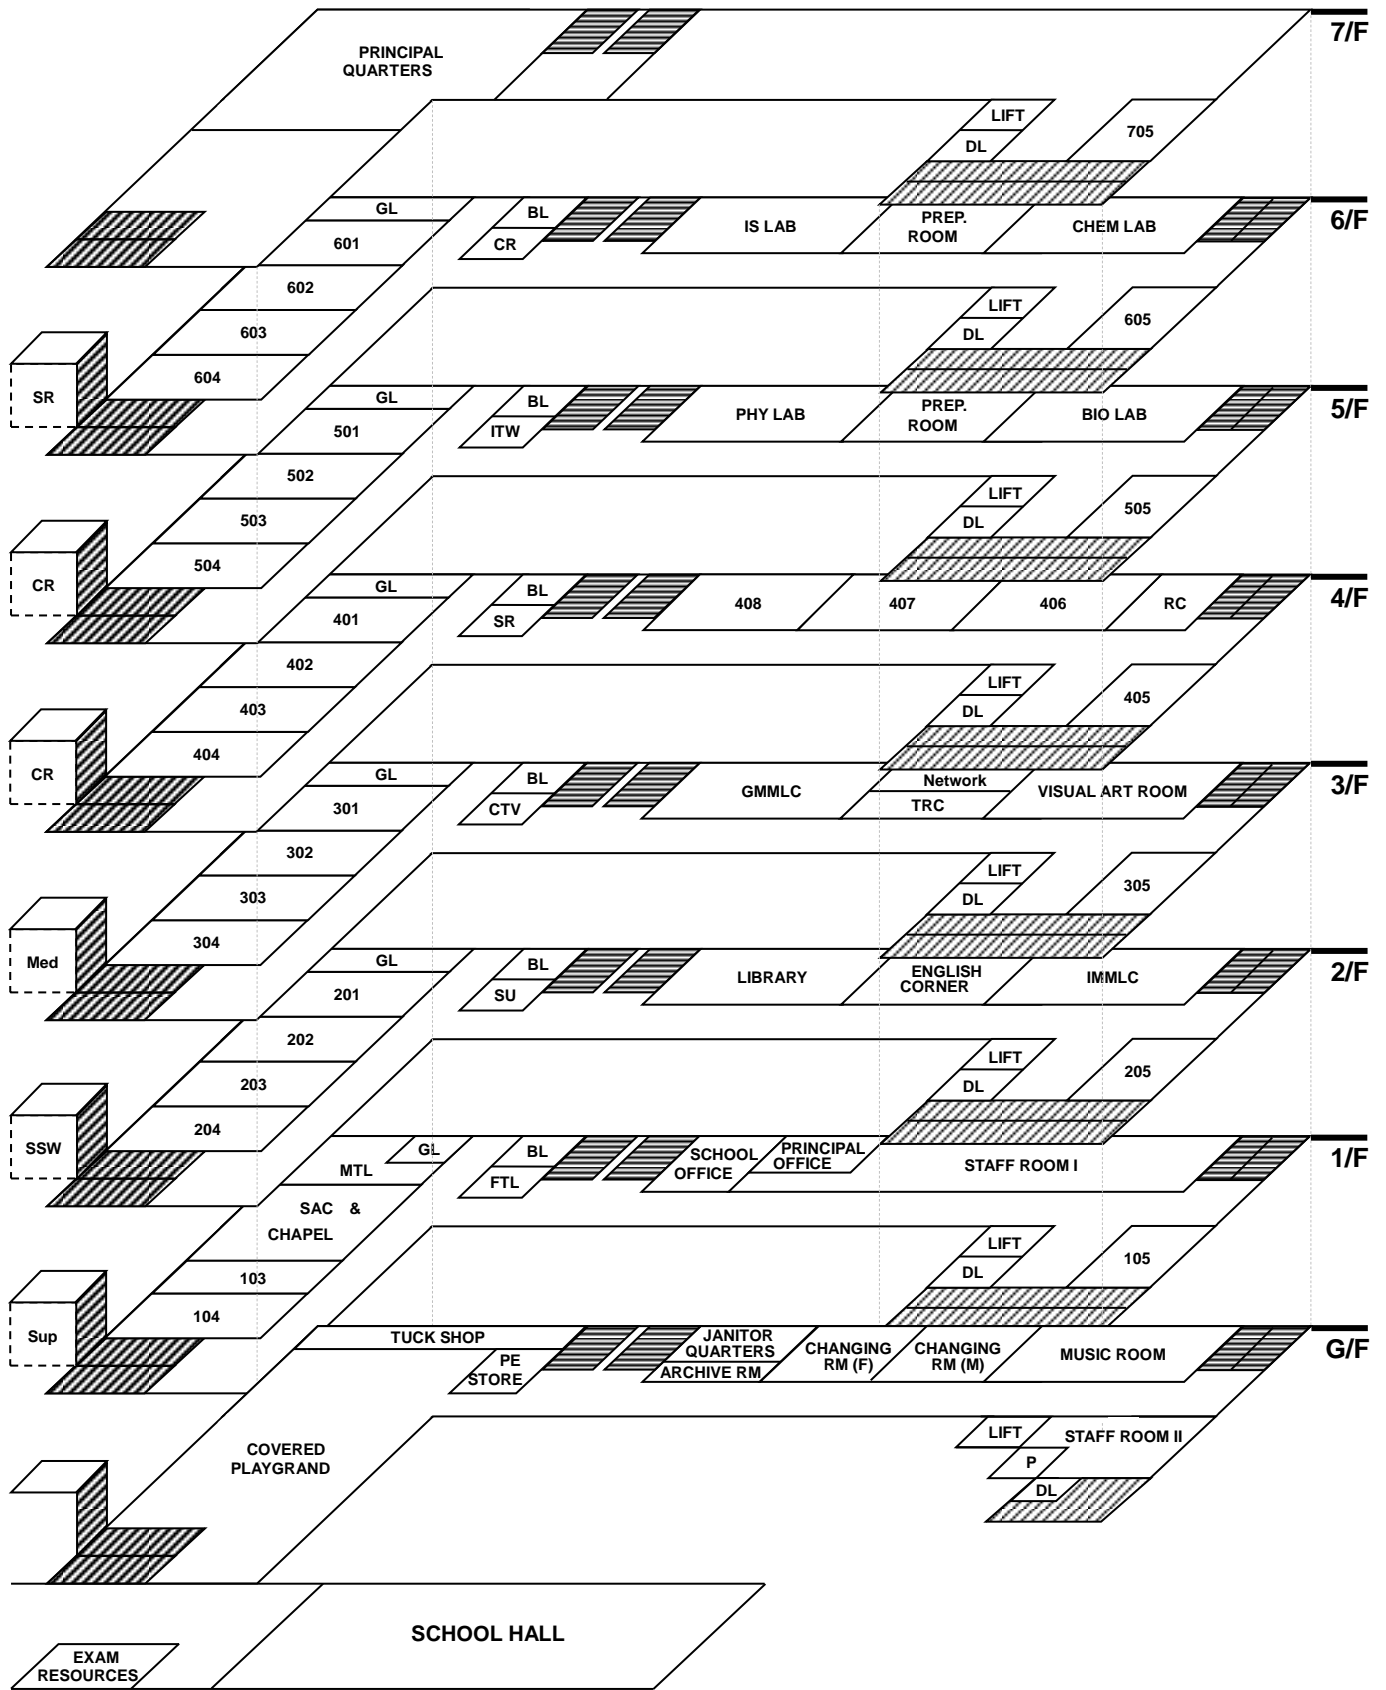

# Campus Information

7/F	705	Staff Common Room						
6/F	SR	Store Room	CR	Conference Room				
5/F	CR	Conference Room	ITW	Innovative Technology Workshop				
4/F	CR	Conference Room	SR	Store Room	RC	Religious Counselling Room		
3/F	Med	Medical Room	CTV	Campus TV Room	TRC	Teachers' Resource Centre	Network	Network Room
2/F	SW	Social Worker Room	SU	Student Union Room				
1/F	Sup	Supervisor Room	103	Conference Room				
Others	BL	Boy Lavatory	GL	Girl Lavatory	DL	Disabled Lavatory		
	MTL	Male Teacher Lavatory	FTL	Female Teacher Lavatory	P	Pantry		