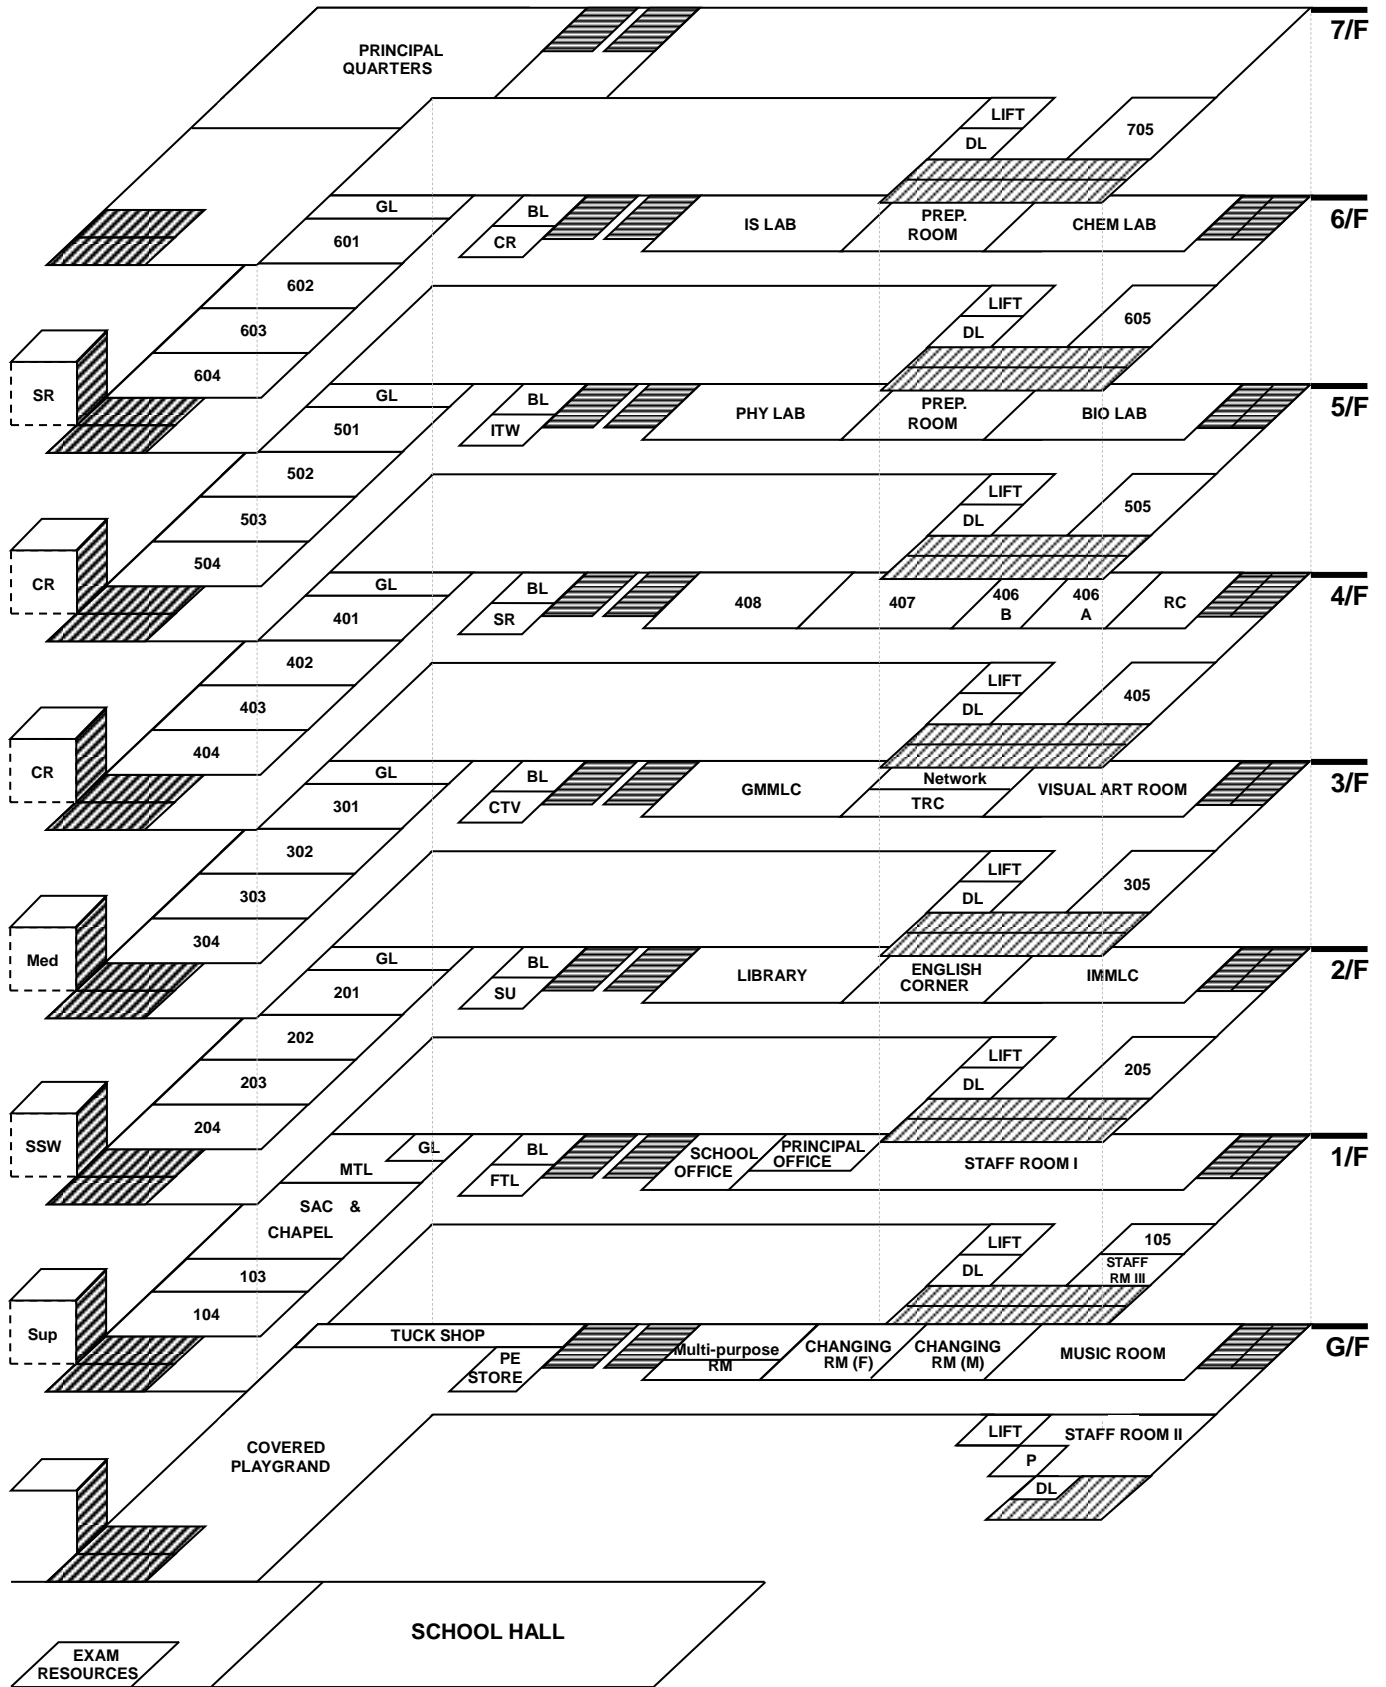

Campus Site Map

7/F	705	Staff Common Room						
6/F	SR	Store Room	CR	Conference Room				
5/F	CR	Social Worker Room	ITW	Innovative Technology Workshop				
4/F	CR	Store Room	SR	Store Room	RC	Religious Counselling Room		
3/F	Med	Medical Room	CTV	Campus TV Room	TRC	Teachers' Resource Centre	Network	Network Room
2/F	SW	Social Worker Room	SU	Student Union Room				
1/F	Sup	Supervisor Room	103	Conference Room				
Others	BL	Boy Lavatory	GL	Girl Lavatory	DL	Disabled Lavatory		
	MTL	Male Teacher Lavatory	FTL	Female Teacher Lavatory	P	Pantry		